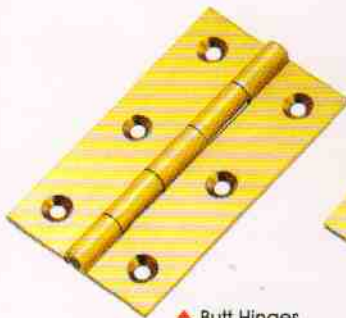

**VIJAYA**

**Essence of Hardware**

▲ Bearing Hinges (Button Type)

Satin Lacquered ▶

▲ Bearing Hinges (Crown Type)

▲ Spring Hinges (Double)

▲ Parliament Hinges

◀ Steel Finish ▶

▲ 'l' Hinges

▲ Spring Hinges (Single)

Antique Brass ▶

▶ Railway Hinges

Railway S.S. Hinges ▶

▶ Cut Hinges

▶ Butt Hinges

▶ Railway Hinges

▶ 'w' Hinges

▶ Bearing Pivot

▲ Rod Latch (Extra Heavy)

▲ Rod Latch (Light)

▲ Gate Hook

▲ Fancy Gate Hook

▲ Tail Rod

▲ Tail Rod (Folding)

▲ Window Stay

▲ Two Piece Window Stay

▲ Pipe Socket

▲ Chromium

▲ Curtain Bracket Set

▲ Deluxe Window Stay

▲ Door Eye

▲ "U" Bracket